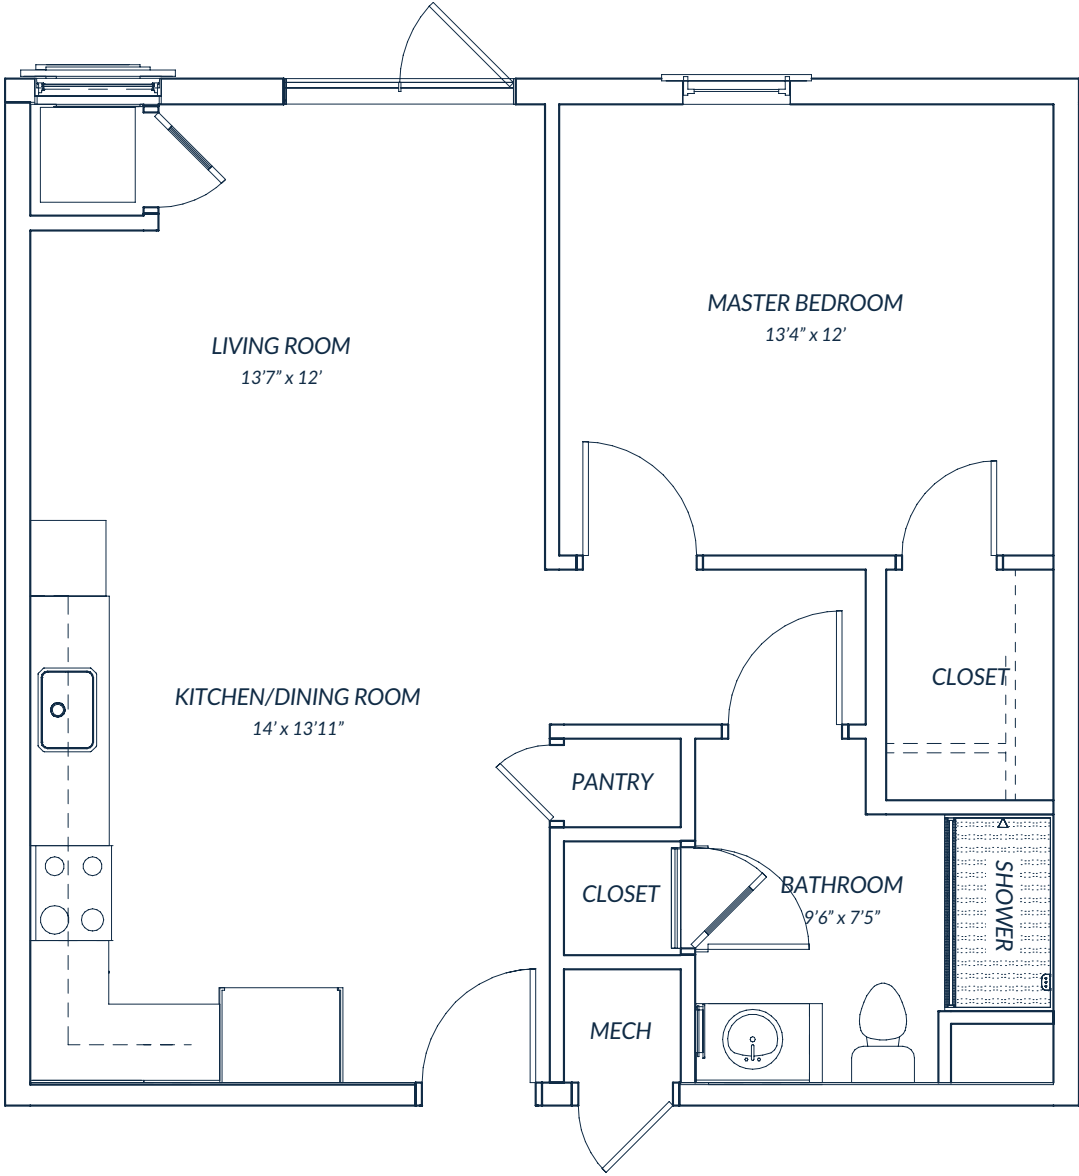

THE ADAMS

1 bedroom · 1 bath · 696 square feet

The Templeton of Cary
215 Brightmore Drive, Cary, NC

919.621.4286