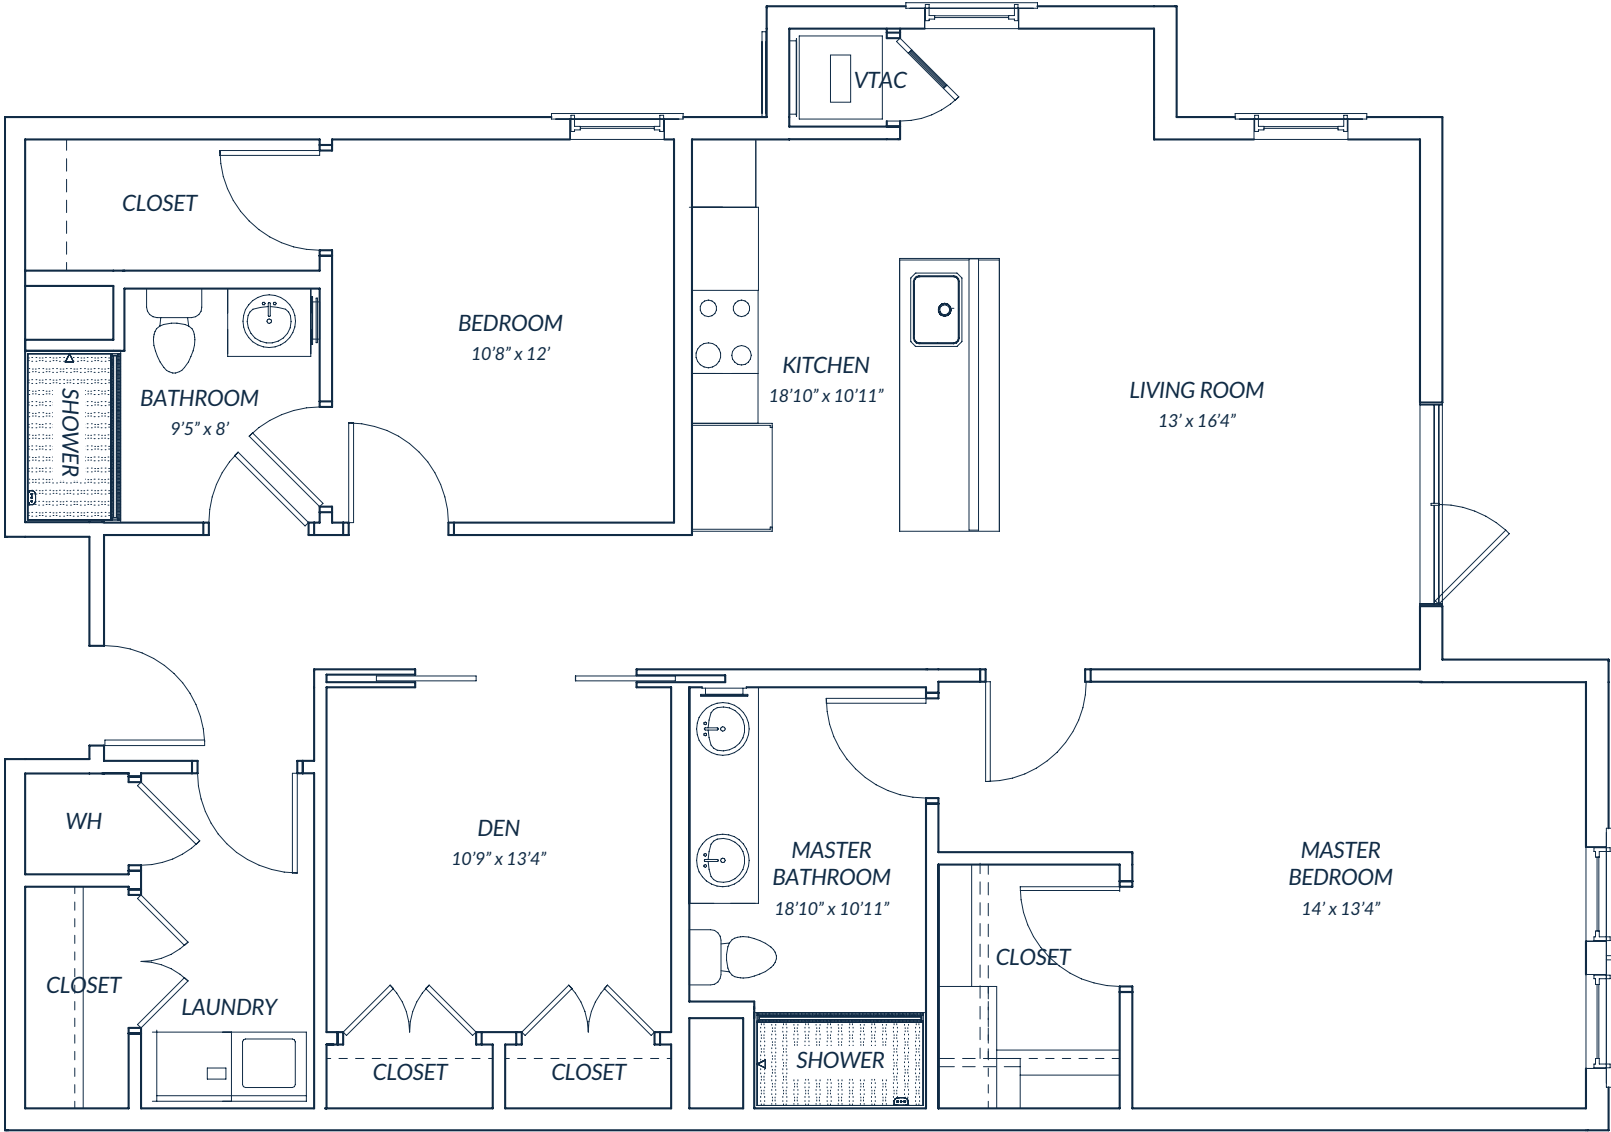

The Templeton of Cary
215 Brightmore Drive, Cary, NC

Floor plans pictured are a representation. Actual floor plans may vary slightly.

919.621.4286

THE BRADSHAW

1 bedroom · 1.5 baths · 752 square feet

THE HARRISON

1 bedroom · 2 baths · 1 den · 958 square feet

THE JORDAN

1 bedroom · 1.5 baths · 1,085 square feet

THE PAGE

2 bedrooms · 2 baths · 1,209 square feet

THE SETZER

2 bedrooms · 2 baths · 1,224 square feet

THE TAYLOR

2 bedrooms · 2 baths · 1 den · 1,443 square feet

THE TAYLOR

Mod 1 2 bedrooms · 2 baths · 1 den · 1,307 square feet

THE WALKER

2 bedrooms · 2 baths · 1 den · 1,599 square feet