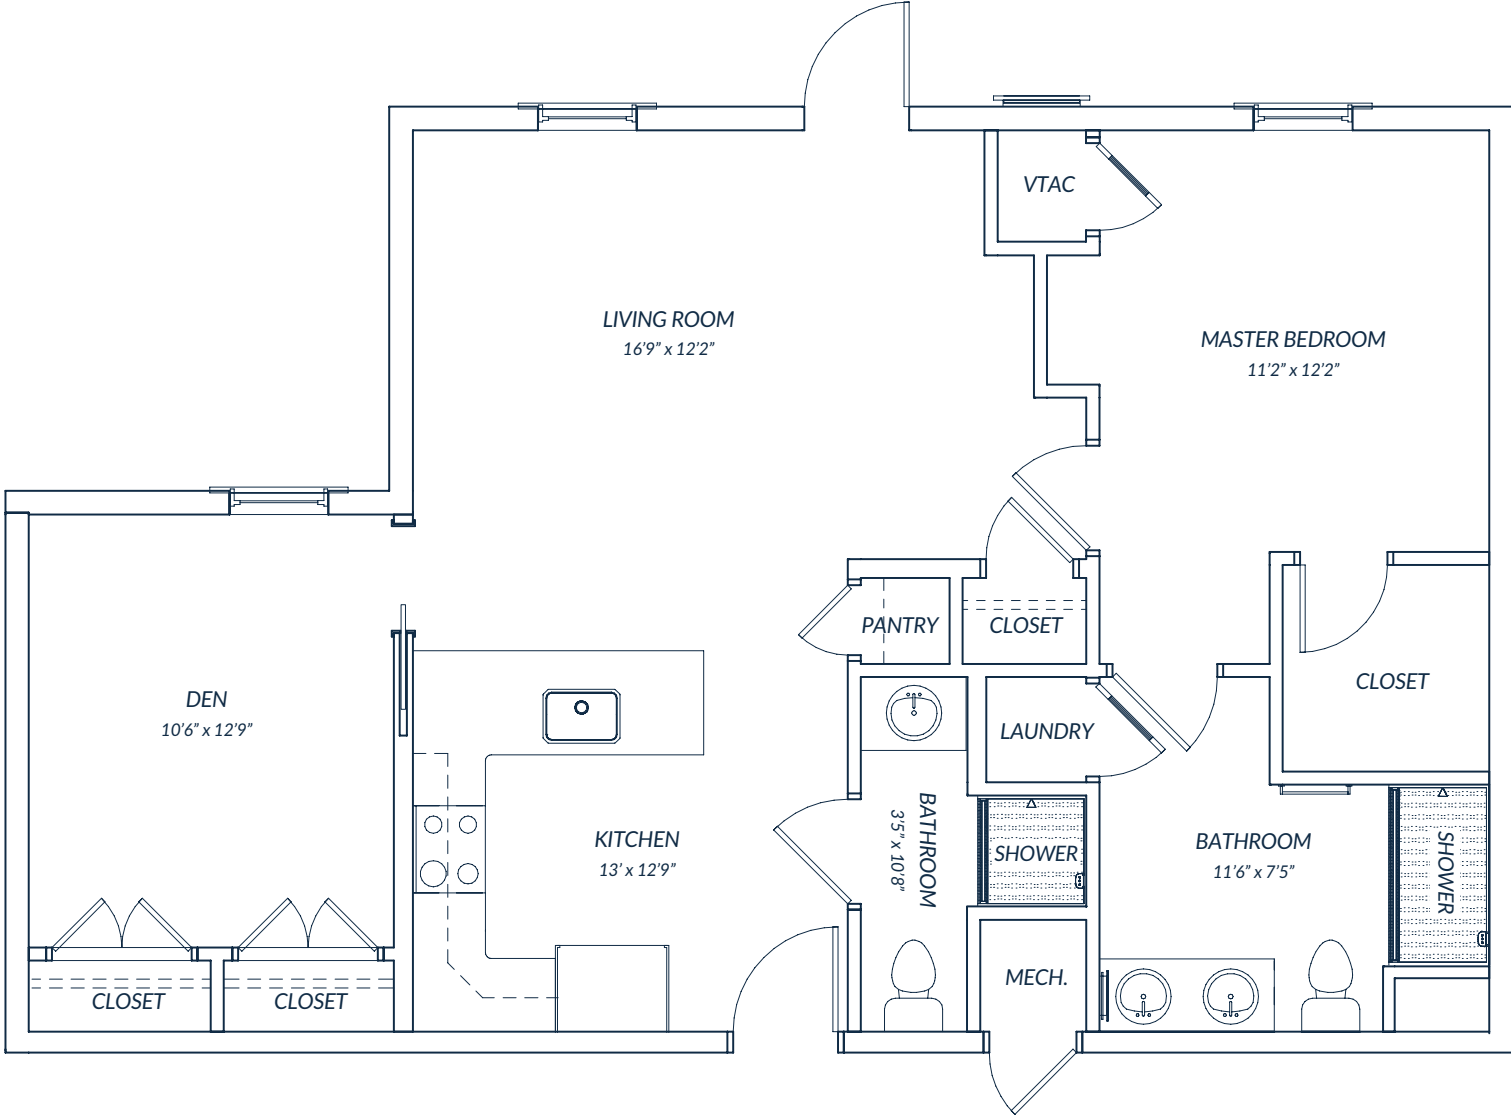

THE ADAMS

1 bedroom · 1 bath · 696 square feet

The Templeton of Cary
215 Brightmore Drive, Cary, NC

Floor plans pictured are a representation. Actual floor plans may vary slightly.

919.621.4286

THE ATKINS

1 bedroom · 1 bath · 743 square feet

The Templeton of Cary
215 Brightmore Drive, Cary, NC

Floor plans pictured are a representation. Actual floor plans may vary slightly.

919.621.4286

THE BRADSHAW

1 bedroom · 1.5 baths · 752 square feet

THE HARRISON

1 bedroom · 2 baths · 1 den · 958 square feet

THE JORDAN

1 bedroom · 1.5 baths · 1,085 square feet

THE PAGE

2 bedrooms · 2 baths · 1,209 square feet

THE SETZER

2 bedrooms · 2 baths · 1,224 square feet

THE TAYLOR

2 bedrooms · 2 baths · 1 den · 1,443 square feet

THE TAYLOR

Mod 1 2 bedrooms · 2 baths · 1 den · 1,307 square feet

THE WALKER

2 bedrooms · 2 baths · 1 den · 1,599 square feet