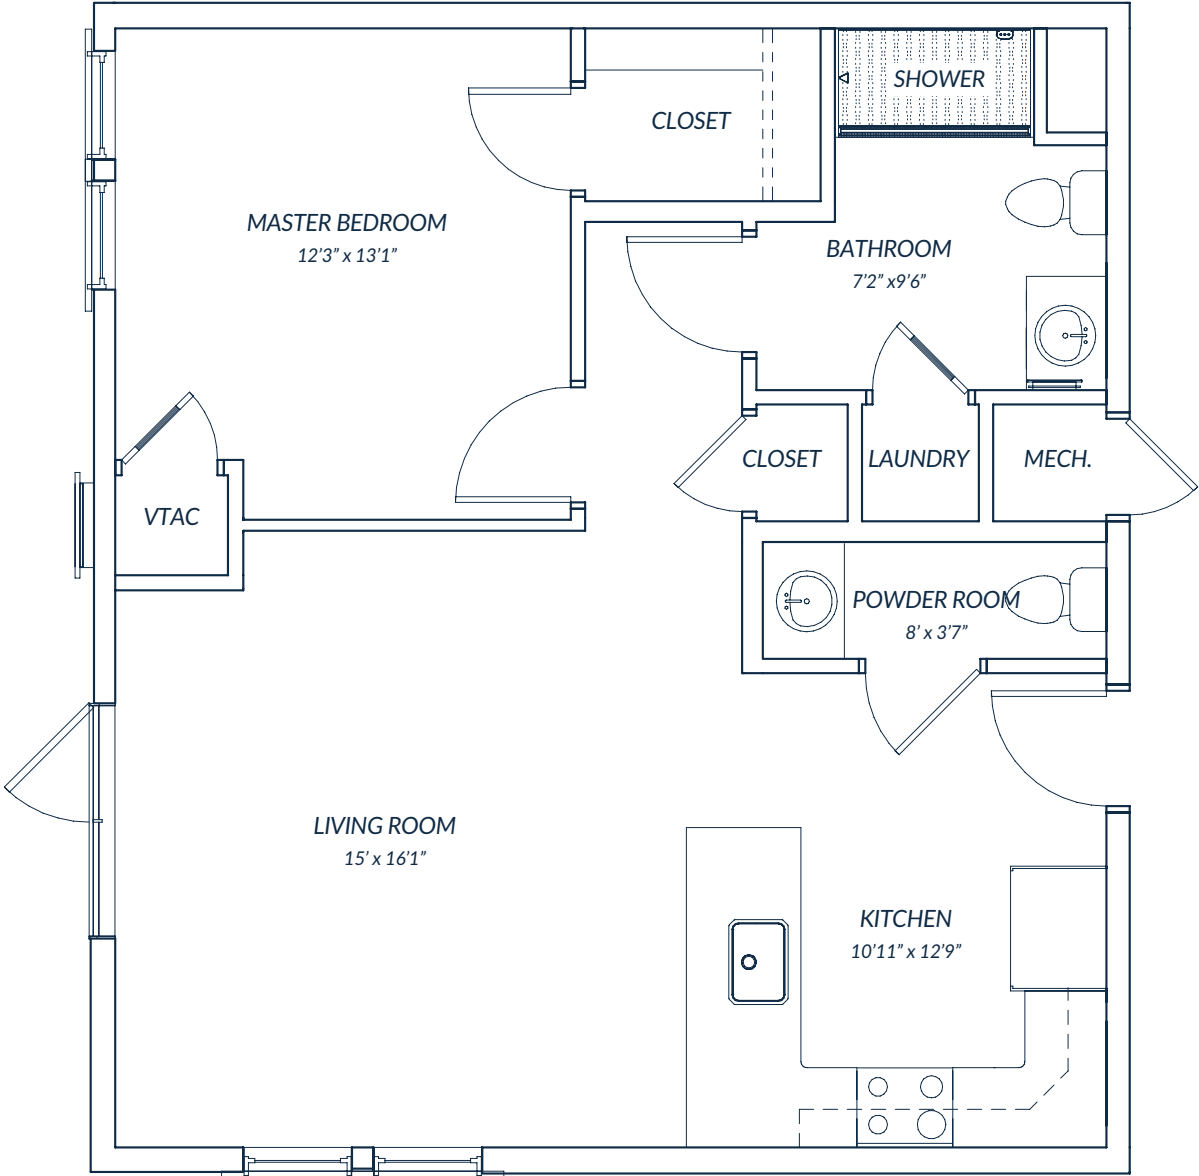

THE ADAMS

1 bedroom · 1 bath · 696 square feet

The Templeton of Cary
215 Brightmore Drive, Cary, NC

Floor plans pictured are a representation. Actual floor plans may vary slightly.

919.621.4286

THE ATKINS

1 bedroom · 1 bath · 743 square feet

The Templeton of Cary
215 Brightmore Drive, Cary, NC

Floor plans pictured are a representation. Actual floor plans may vary slightly.

919.621.4286

THE BRADSHAW

1 bedroom · 1.5 baths · 752 square feet

THE HARRISON

1 bedroom · 2 baths · 1 den · 958 square feet

THE JORDAN

1 bedroom · 1.5 baths · 1,085 square feet

THE PAGE

2 bedrooms · 2 baths · 1,209 square feet

THE SETZER

2 bedrooms · 2 baths · 1,224 square feet

THE TAYLOR

2 bedrooms · 2 baths · 1 den · 1,443 square feet

THE TAYLOR

Mod 1 2 bedrooms · 2 baths · 1 den · 1,307 square feet

THE WALKER

2 bedrooms · 2 baths · 1 den · 1,599 square feet