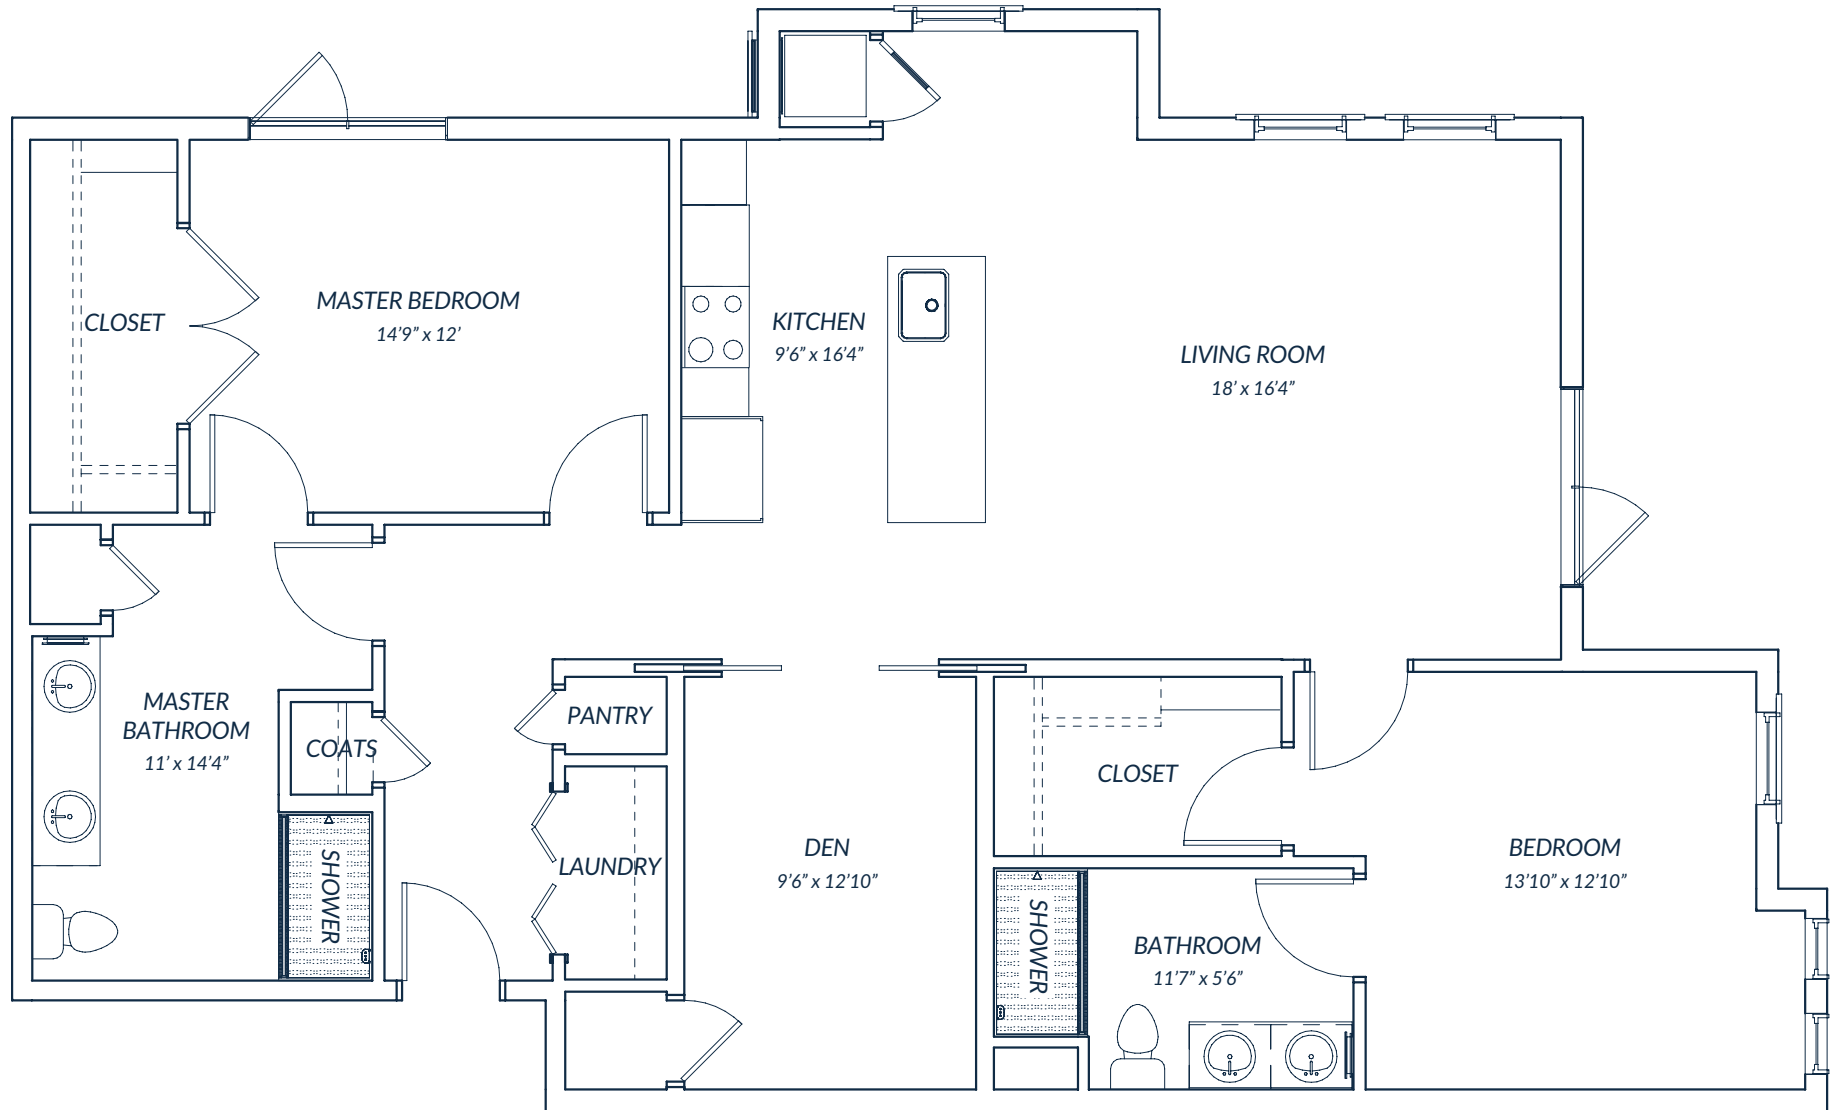

The Templeton of Cary
215 Brightmore Drive, Cary, NC

Floor plans pictured are a representation. Actual floor plans may vary slightly.

919.621.4286

THE BRADSHAW

1 bedroom · 1.5 baths · 752 square feet

THE HARRISON

1 bedroom · 2 baths · 1 den · 958 square feet

THE JORDAN

1 bedroom · 1.5 baths · 1,085 square feet

THE PAGE

2 bedrooms · 2 baths · 1,209 square feet

THE SETZER

2 bedrooms · 2 baths · 1,224 square feet

THE TAYLOR

2 bedrooms · 2 baths · 1 den · 1,443 square feet

THE TAYLOR

Mod 1 2 bedrooms · 2 baths · 1 den · 1,307 square feet

THE WALKER

2 bedrooms · 2 baths · 1 den · 1,599 square feet