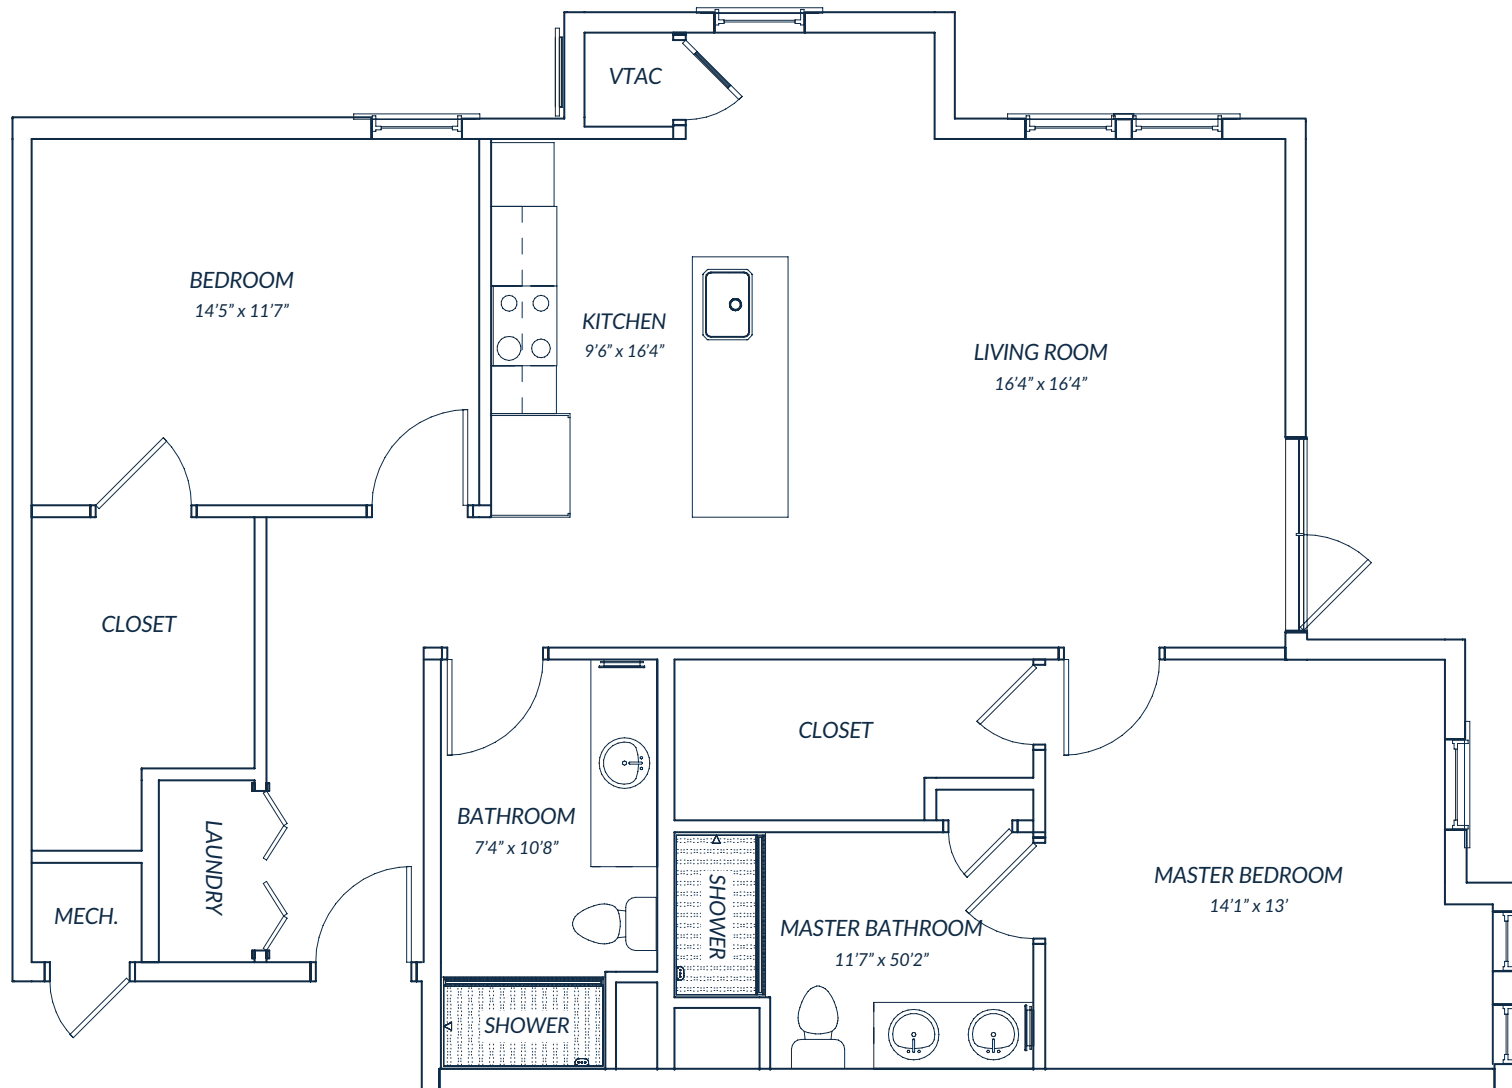

The Templeton of Cary
215 Brightmore Drive, Cary, NC

Floor plans pictured are a representation. Actual floor plans may vary slightly.

919.621.4286

THE BRADSHAW

1 bedroom · 1.5 baths · 752 square feet

THE HARRISON

1 bedroom · 2 baths · 1 den · 958 square feet

THE JORDAN

1 bedroom · 1.5 baths · 1,085 square feet

THE PAGE

2 bedrooms · 2 baths · 1,209 square feet

THE SETZER

2 bedrooms · 2 baths · 1,224 square feet

THE TAYLOR

2 bedrooms · 2 baths · 1 den · 1,443 square feet

THE TAYLOR

Mod 1 2 bedrooms · 2 baths · 1 den · 1,307 square feet

THE WALKER

2 bedrooms · 2 baths · 1 den · 1,599 square feet