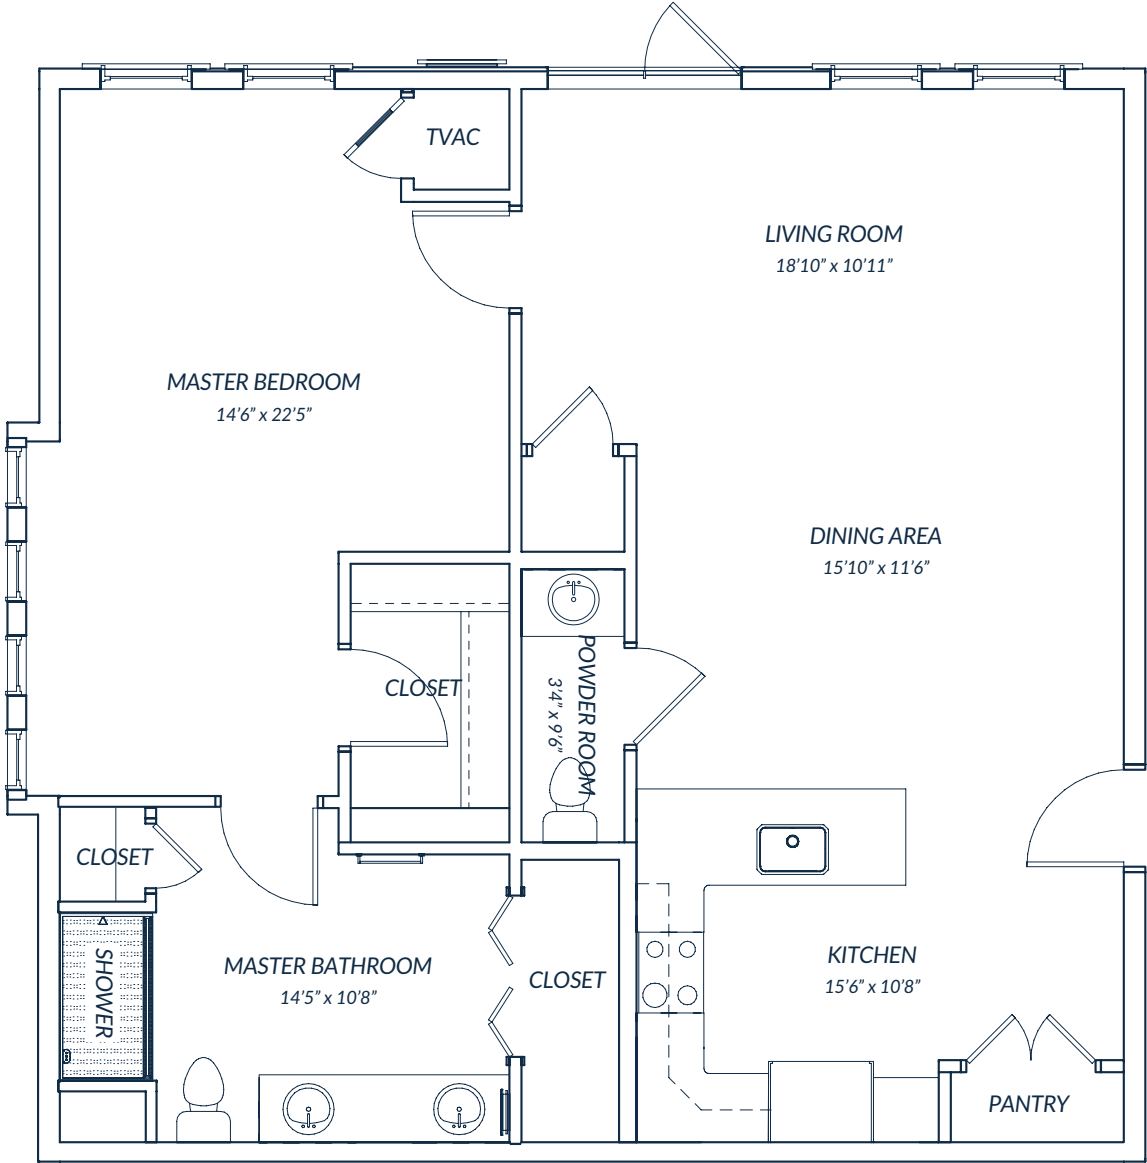

THE ADAMS

1 bedroom · 1 bath · 696 square feet

The Templeton of Cary
215 Brightmore Drive, Cary, NC

Floor plans pictured are a representation. Actual floor plans may vary slightly.

919.621.4286

THE ATKINS

1 bedroom · 1 bath · 743 square feet

The Templeton of Cary
215 Brightmore Drive, Cary, NC

Floor plans pictured are a representation. Actual floor plans may vary slightly.

919.621.4286

THE BRADSHAW

1 bedroom · 1.5 baths · 752 square feet

THE HARRISON

1 bedroom · 2 baths · 1 den · 958 square feet

THE JORDAN

1 bedroom · 1.5 baths · 1,085 square feet

THE PAGE

2 bedrooms · 2 baths · 1,209 square feet

THE SETZER

2 bedrooms · 2 baths · 1,224 square feet

THE TAYLOR

2 bedrooms · 2 baths · 1 den · 1,443 square feet

THE TAYLOR

Mod 1 2 bedrooms · 2 baths · 1 den · 1,307 square feet

THE WALKER

2 bedrooms · 2 baths · 1 den · 1,599 square feet