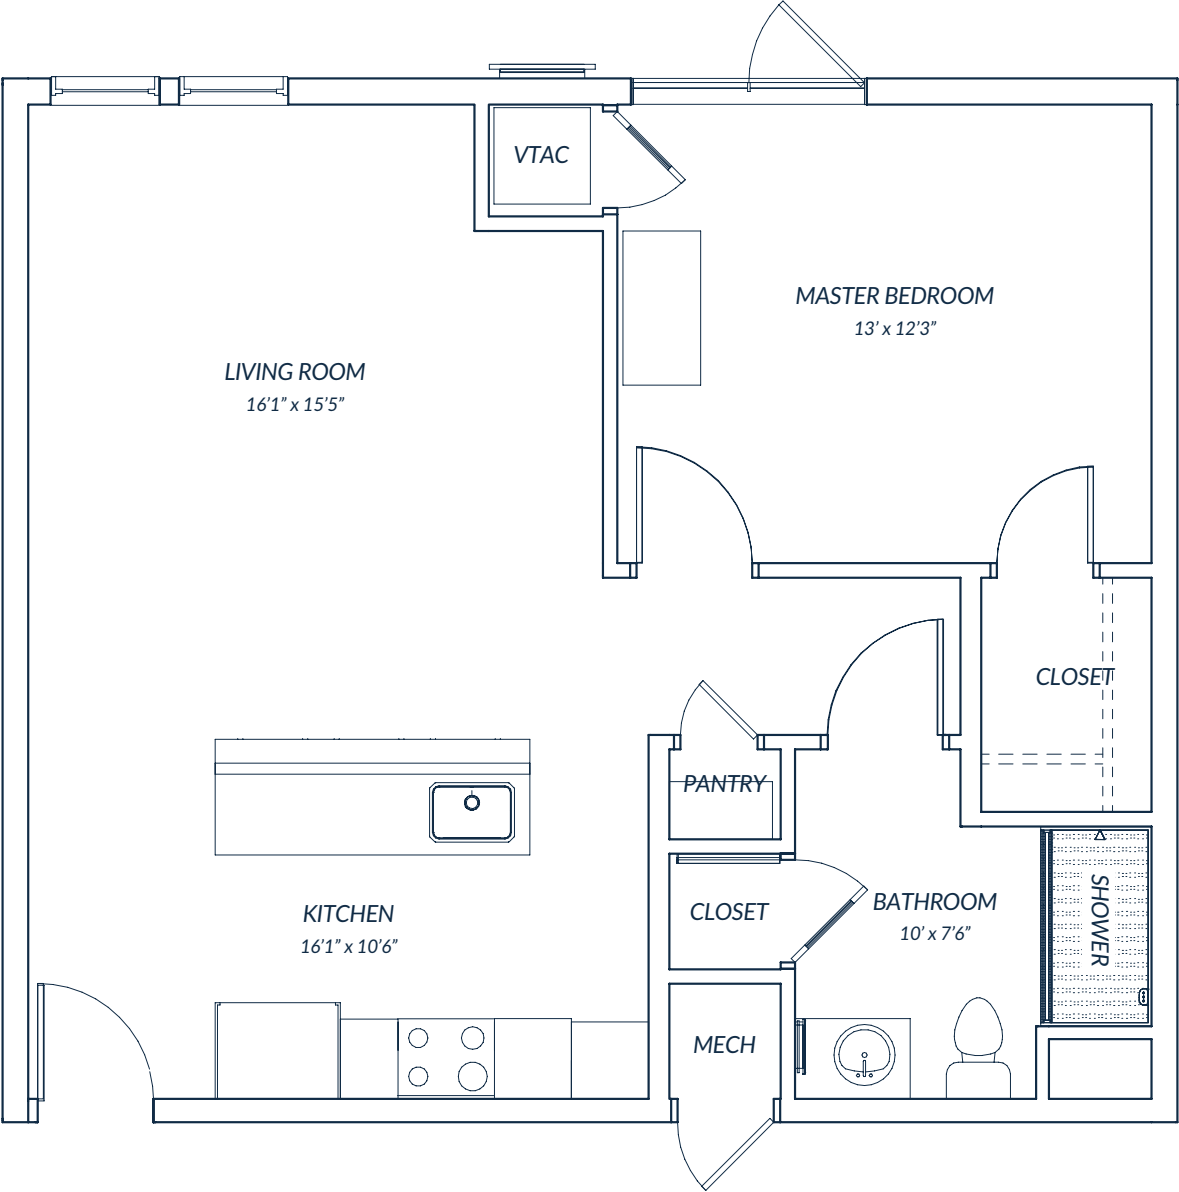

THE ATKINS

1 bedroom · 1 bath · 743 square feet

The Templeton of Cary
215 Brightmore Drive, Cary, NC

919.621.4286